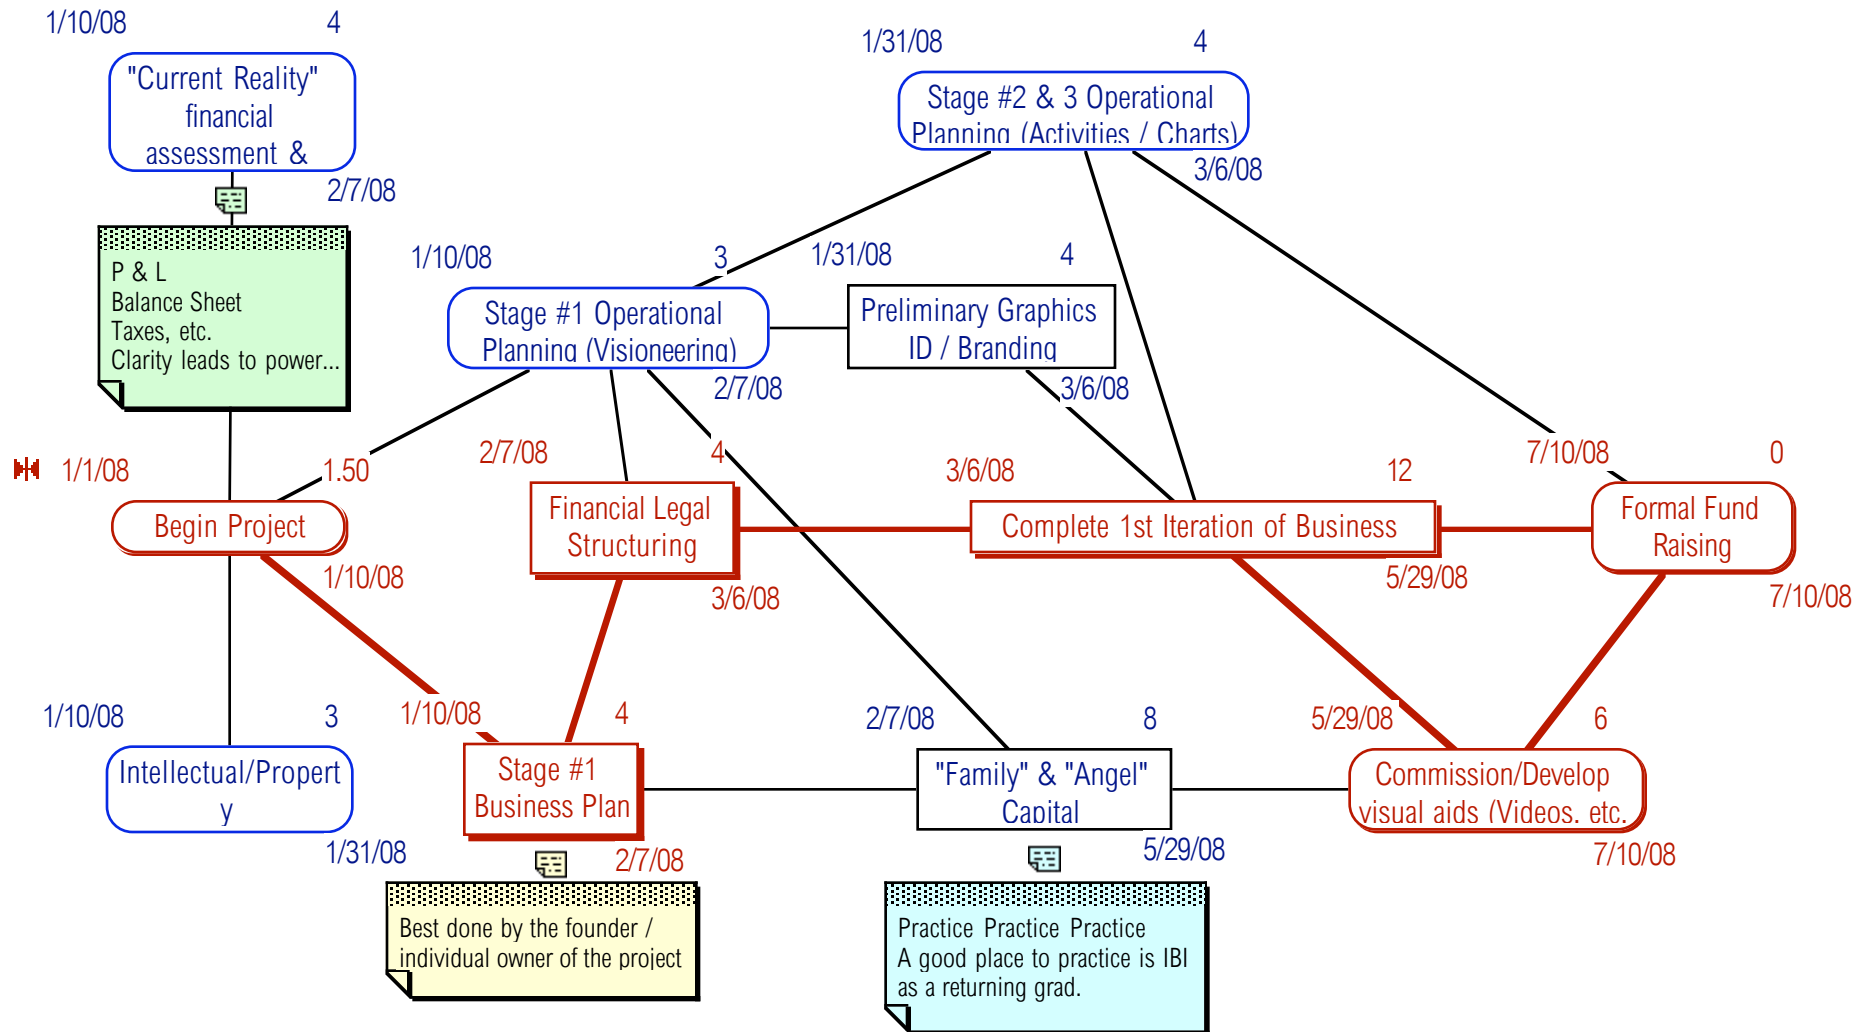

Generic "Compliance" Start up

Earliest Start

Duration (Weeks)

LEGEND

Resource

Latest Finish

AMP ADVANCED MANAGEMENT PLANNING dba

PACIFIC PLANNING INSTITUTE, INC.